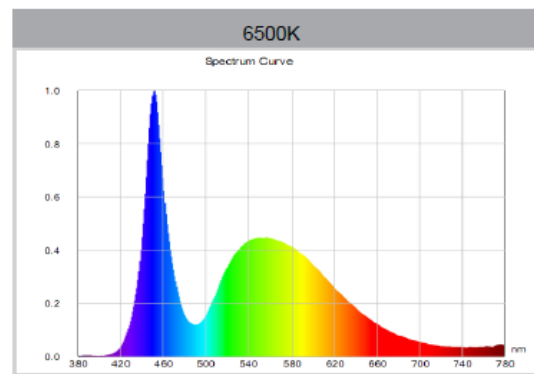

FL-1910-1D 10w Led floodlight IP65

colour	ww-nw-cw
colour temperature	3000/4500/6500K
power factor	>0.95
voltage	200-240V
efficacy l/w	70-80 lm/w
led type	SMD2835
dimnable	yes
total lumen	700-800
life time	50.000 hrs
cri	80
beam angle	120 deg
wattage	10 watt
replacement for	40 watt
size	120x130x40 mm
lamp material	Aluminum + glass
certificates	ce/rohs / SAA
ip grade	IP65
warranty	2 years

RAW LED B.V.

Hellingweg 134 | 2583 DX The Hague | The Netherlands

T +31(0)70 322 54 73 | F +31(0)70 358 41 80 | info@rawled.com | www.rawled.com

raw *led*

Light output (spectral distribution)

- UNIT: cd**
- C0/180, 121.1 deg
 - C30/210, 122 deg
 - C60/240, 122.1 deg
 - C90/270, 121.7 deg

AVERAGE BEAM ANGLE (50%): 121.8DEG

raw ^{led}

Packaging details

Carton size	630*265*335MM
Pieces	48
Gross Weight	19.7kg