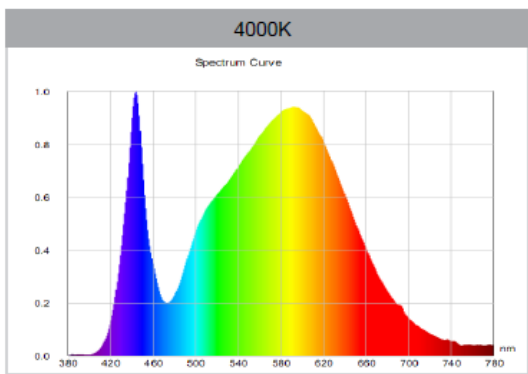

FL-1910-1D 10w Led floodlight IP65

colour	ww-nw-cw
colour temperature	3000/4500/6500K
power factor	>0.95
voltage	200-240V
efficacy l/w	70-80 lm/w
led type	SMD2835
dimnable	yes
total lumen	700-800
life time	50.000 hrs
cri	80
beam angle	120 deg
wattage	10 watt
replacement for	40 watt
size	120x130x40 mm
lamp material	Aluminum + glass
certificates	ce/rohs / SAA
ip grade	IP65
warranty	2 years

RAW LED B.V.

Hellingweg 134 | 2583 DX The Hague | The Netherlands

T +31(0)70 322 54 73 | F +31(0)70 358 41 80 | info@rawled.com | www.rawled.com

raw *led*

Light output (spectral distribution)

- UNIT: cd**
- C0/180, 121.1 deg
 - C30/210, 122 deg
 - C60/240, 122.1 deg
 - C90/270, 121.7 deg

AVERAGE BEAM ANGLE (50%): 121.8DEG

raw ^{led}

Packaging details

Carton size	630*265*335MM
Pieces	48
Gross Weight	19.7kg