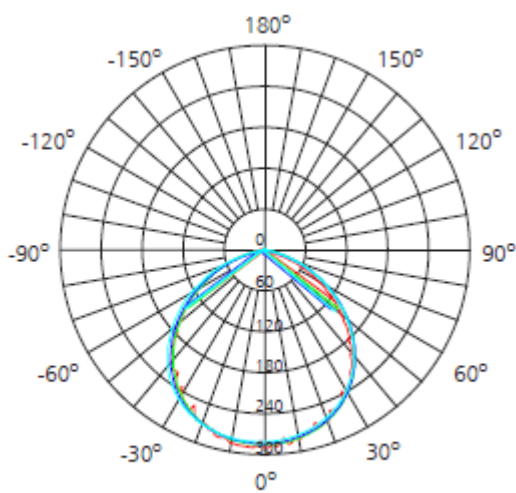

FL-1910-1D 10w Led floodlight IP65

colour	ww-nw-cw
colour temperature	3000/4500/6500K
power factor	>0.95
voltage	200-240V
efficacy l/w	70-80 lm/w
led type	SMD2835
dimnable	yes
total lumen	700-800
life time	50.000 hrs
cri	80
beam angle	120 deg
wattage	10 watt
replacement for	40 watt
size	120x130x40 mm
lamp material	Aluminum + glass
certificates	ce/rohs / SAA
ip grade	IP65
warranty	2 years

RAW LED B.V.

Hellingweg 134 | 2583 DX The Hague | The Netherlands

T +31(0)70 322 54 73 | F +31(0)70 358 41 80 | info@rawled.com | www.rawled.com

raw *led*

Light output (spectral distribution)

- UNIT: cd**
- C0/180, 121.1 deg
 - C30/210, 122 deg
 - C60/240, 122.1 deg
 - C90/270, 121.7 deg

AVERAGE BEAM ANGLE (50%): 121.8DEG

raw ^{led}

Packaging details

Carton size	630*265*335MM
Pieces	48
Gross Weight	19.7kg