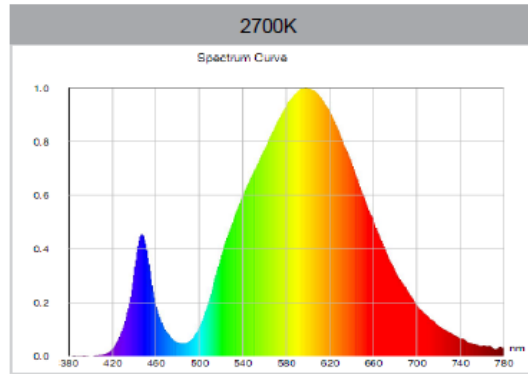

FL-1910-1D 10w Led floodlight IP65

colour	ww-nw-cw
colour temperature	3000/4500/6500K
power factor	>0.95
voltage	200-240V
efficacy l/w	70-80 lm/w
led type	SMD2835
dimnable	yes
total lumen	700-800
life time	50.000 hrs
cri	80
beam angle	120 deg
wattage	10 watt
replacement for	40 watt
size	120x130x40 mm
lamp material	Aluminum + glass
certificates	ce/rohs / SAA
ip grade	IP65
warranty	2 years

RAW LED B.V.

Hellingweg 134 | 2583 DX The Hague | The Netherlands

T +31(0)70 322 54 73 | F +31(0)70 358 41 80 | info@rawled.com | www.rawled.com

raw *led*

Light output (spectral distribution)

- UNIT: cd**
- C0/180, 121.1 deg
 - C30/210, 122 deg
 - C60/240, 122.1 deg
 - C90/270, 121.7 deg

AVERAGE BEAM ANGLE (50%): 121.8DEG

raw ^{led}

Packaging details

Carton size	630*265*335MM
Pieces	48
Gross Weight	19.7kg